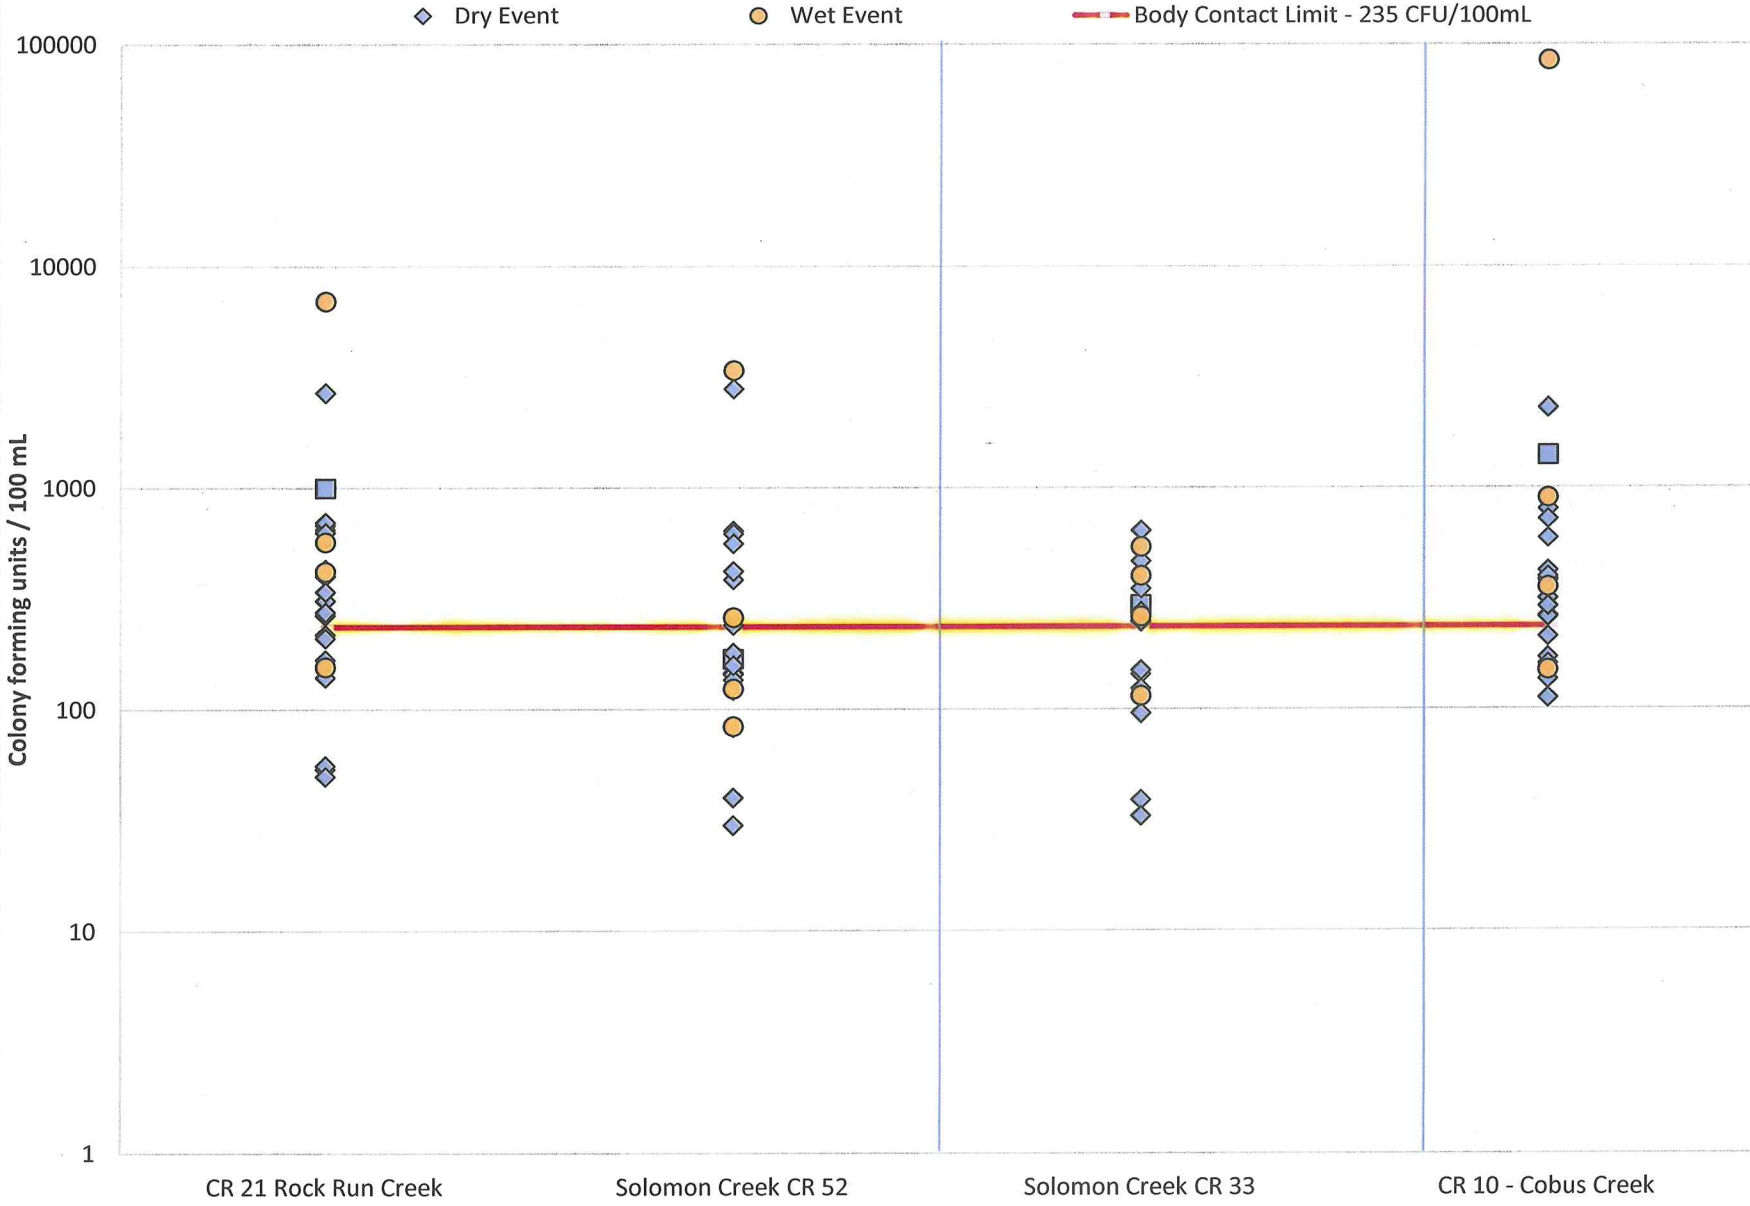

2016 Tributary *E. coli* Data

2016 Tributary *E. coli* Data

2016 Rivers & Lakes *E. coli* Data