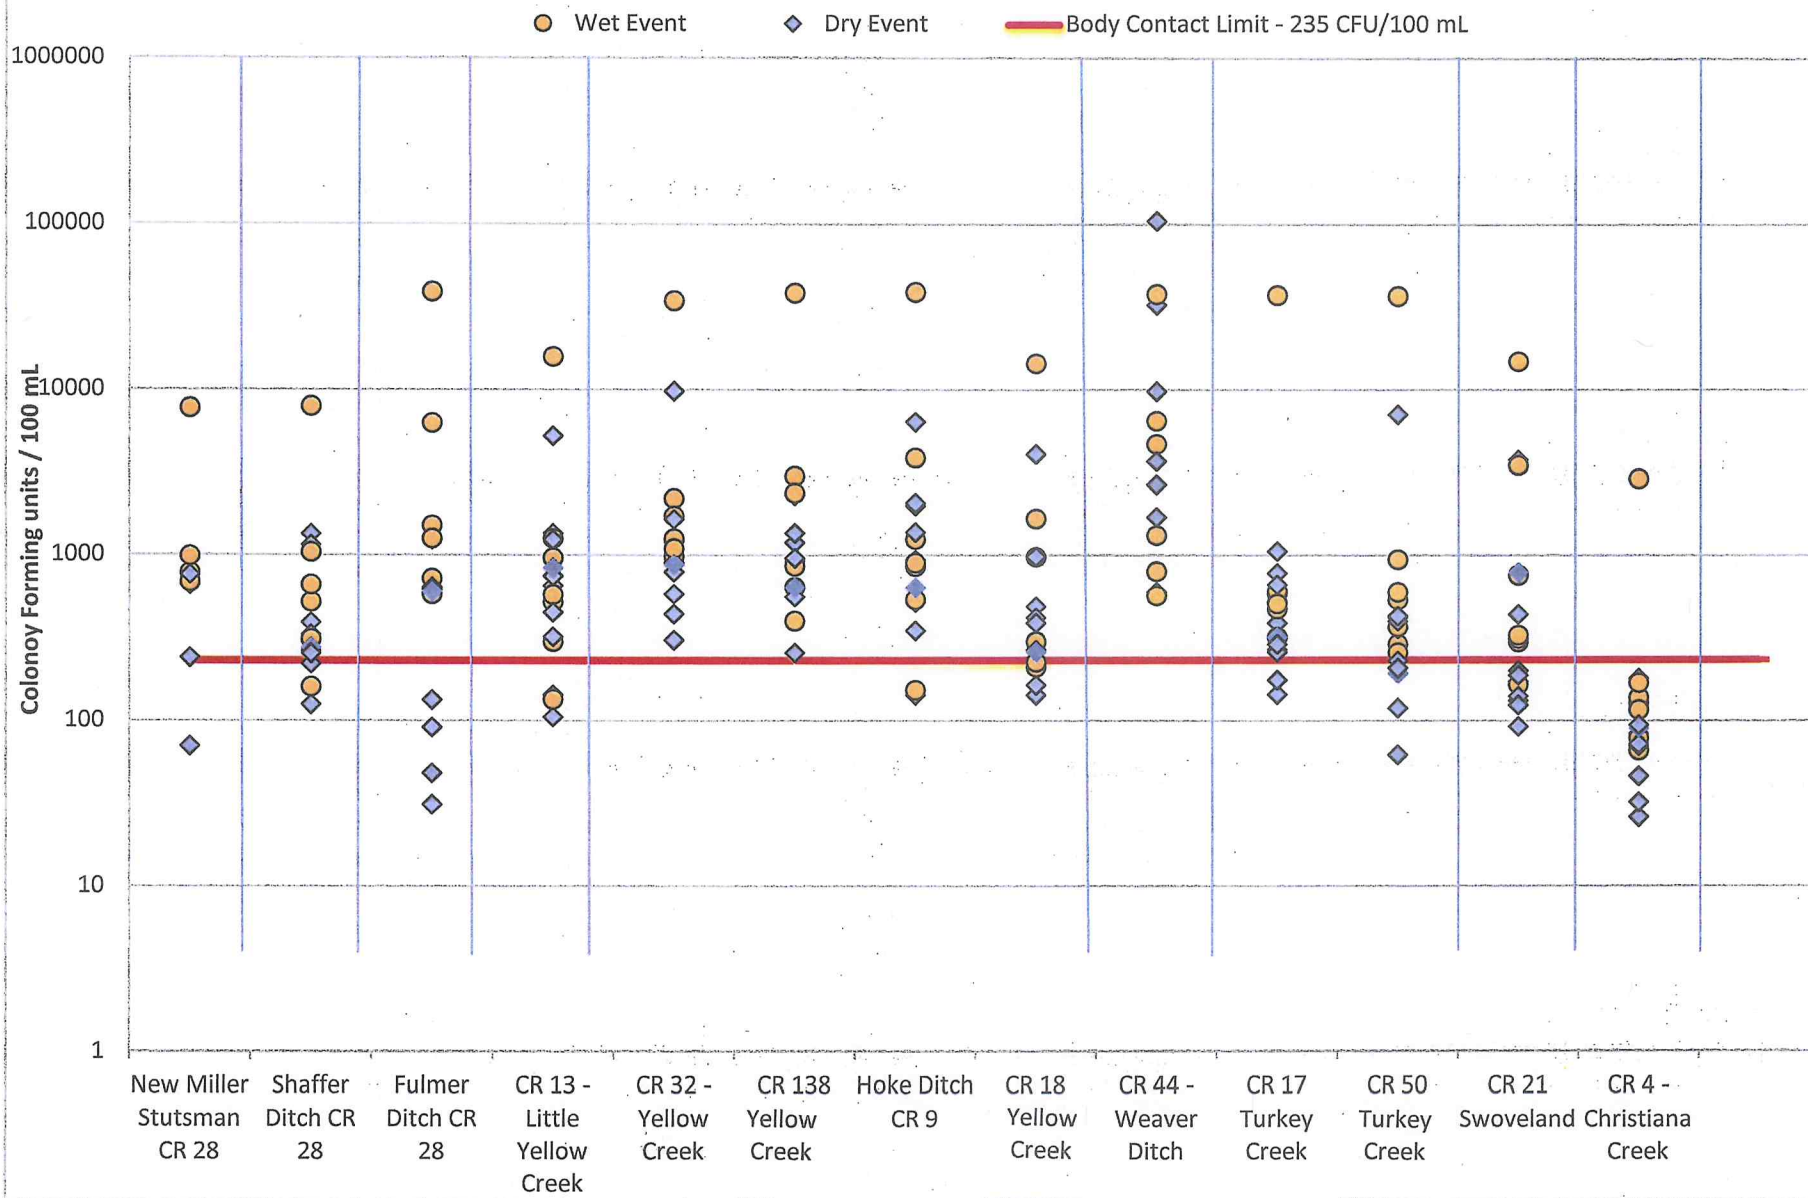

2016 Tributary *E. coli* Data

2016 Tributary *E. coli* Data

2016 Rivers & Lakes *E. coli* Data