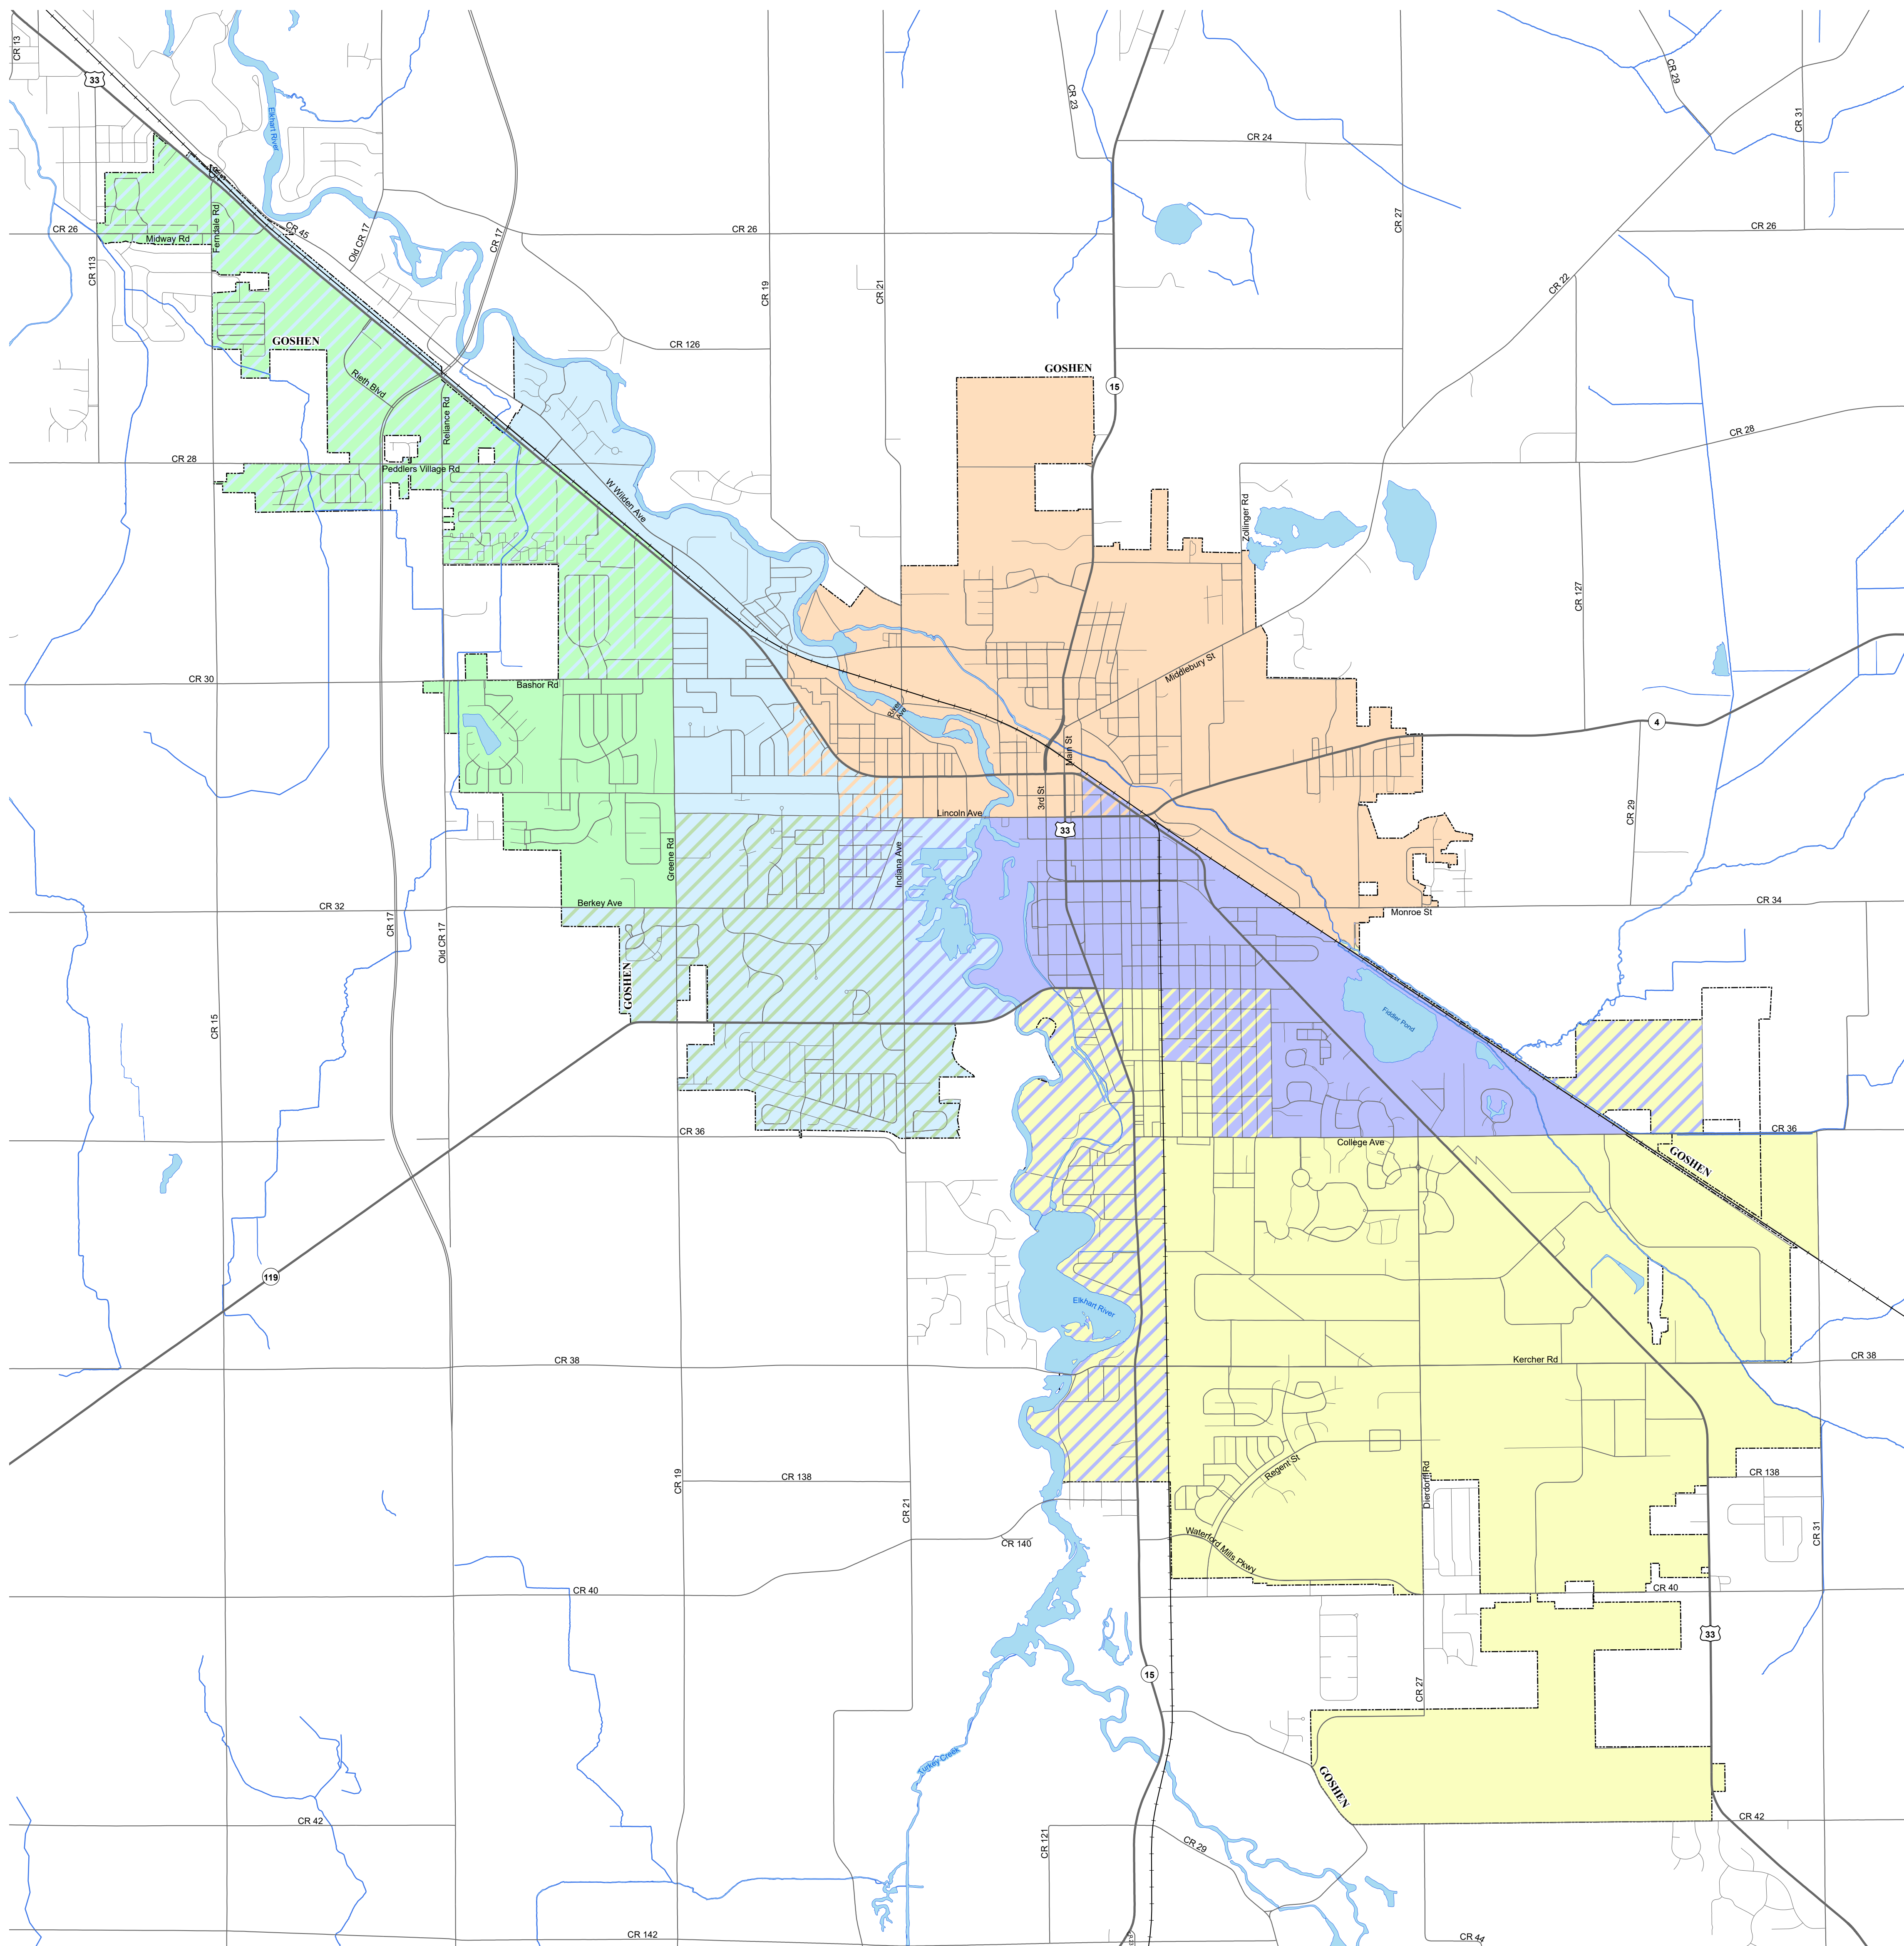

# Goshen City Council Districts Option 4

- Goshen City Council District 1
- Goshen City Council District 2
- Goshen City Council District 3
- Goshen City Council District 4
- Goshen City Council District 5

0.35 0 0.35 Miles

1:22,176

Elkhart County Planning  
4230 Elkhart Rd  
Goshen, Indiana 46526  
Printed on: 7/13/2022

This map does not constitute a survey nor an engineering drawing. The map and any information shown on it is not warranted for accuracy, merchantability, or fitness for a particular purpose. Reliance is at the user's risk. Copying or other reproduction of this map and any information shown on it is prohibited without the prior written permission of the County of Elkhart, Indiana.